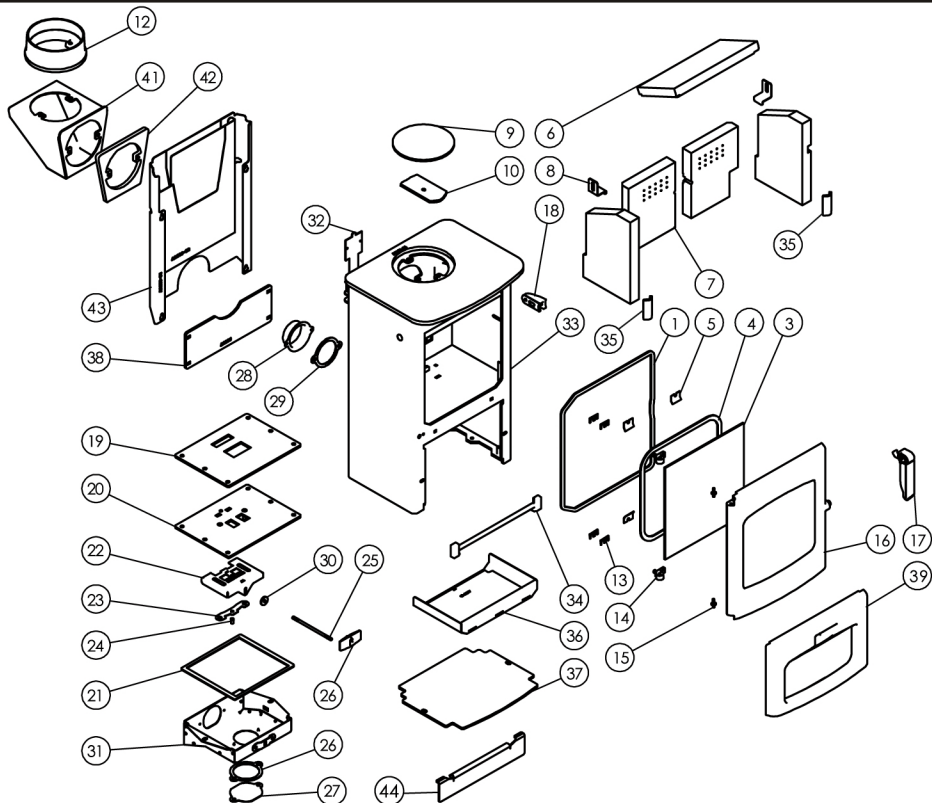

Issue C

Item	Part No.	Description	Item	Part No.	Description
1	008/AA035	Door Seal (Inc Adhesive)	23	004/BR015	Clicker Retainer Plate
2*	008/FW29	Door Seal Adhesive	24	008/ES36/01	Brass Ball Catch
3	006/PV19	Glass (Inc Seal)	25	004/AA084	Control Rod
4	008/PV55	Glass Seal	26	008/EZ105	Air Control Handle
5	004/KV23	Glass Retainer	27	004/BR054	Cover Plate
6	011/AA031	Throat Plate	28	004/BR053	Air Inlet Spigot
7	011/AA028S	Set of Fire Bricks	29	008/BR044	Air Inlet Gasket
8	004/XV30	Brick Bracket	30	008/BR052	Felt Washer
9	012/PV09	Blanking Plate	31	004/BR041	Airbox Cover
10	010/EY51	Clamping Plate	32	012/AA011	Serial No. Label
11*	008/EY38	Flue Fixing Rope Seal	33#	001/AA010	Firebox
12#	002/PV12B	Flue Collar	34	002/AA008	Front Fence
13	004/BR021	Hinge Shim	35	010/AA009	Front Fence Support
14	002/BR020	Hinge	36	004/AA017	Ashpan
15	008/ST068/2	Hinge Pin Set	37#	010/AA043	Base Cover Plate
16#	003/AA001A	Door Assembly	38#	010/AA085	Store Stand Backplate
17#	003/AB012A	Door Handle	39#	003/AA002	Front Lower Casting
18#	003/AB055A	Latch Receiver	40*	010/EW51	Ash Carrier (Optional Extra)
19	008/AA110	Air Control Gasket	41#	010/BU034	Vert Rear Flue Adaptor (Opt'l Extra) ...
20	010/AA114	Air Control Plate	42	010/AA081	Vert Rear Flue Adaptor Spacer
21	008/BR045	Lower Airbox Gasket	43#	010/AA080	Heat Shield (Optional Extra)
22	004/AA115	Slider	44	010/AA006	Ash Retainer (Optional Extra)