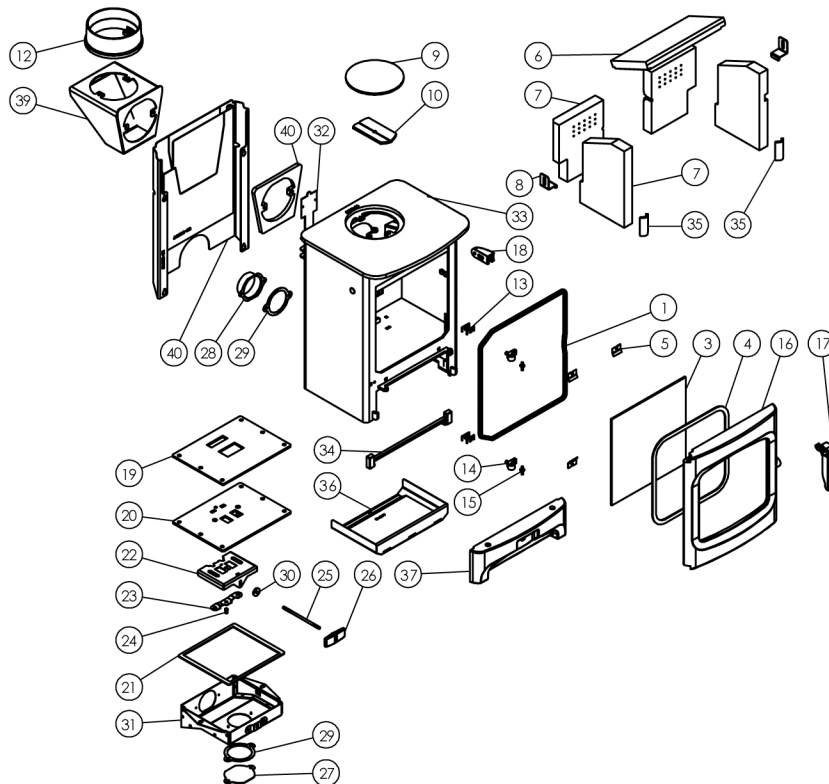

Issue C

Item	Part No.	Description
1	008/AA035	Door Seal (Inc Adhesive)
2*	008/FW29	Door Seal Adhesive
3	006/PV19	Glass (Inc Seal)
4	008/PV55	Glass Seal
5	004/KV23	Glass Retainer
6	011/AA031	Throat Plate
7	011/AA028S	Set of Fire Bricks
8	004/XV30	Brick Bracket
9	012/PV09	Blanking Plate
10	010/EY51	Clamping Plate
11*	008/EY38	Flue Fixing Rope Seal
12#	002/PV12B	Flue Collar
13	004/BR021	Hinge Shim
14	002/BR020	Hinge
15	008/ST068/2	Hinge Pin Set
16#	003/AA001A	Door Assembly
17#	003/AB012A	Door Handle
18#	003/AB055A	Latch Receiver
19	008/AA110	Air Control Gasket
20	010/AA114	Air Control Plate
21	008/BR045	Lower Airbox Gasket

Item	Part No.	Description
22	004/AA115	Slider
23	004/BR015	Clicker Retainer Plate
24	008/ES36/01	Brass Ball Catch
25	004/AA084	Control Rod
26	008/EZ105	Air Control Handle
27	004/BR054	Cover Plate
28	004/BR053	Air Inlet Spigot
29	008/BR044	Air Inlet Gasket
30	008/BR052	Felt Washer
31	004/BR041	Airbox Cover
32	012/AAL011	Serial No. Label
33#	001/AAL010	Firebox
34	002/AA008	Front Fence
35	010/AA009	Fence Support
36	004/AA017	Ashpan
37#	003/AAL002	Front Lower Casting
38*	010/EW51	Ash Carrier (Optional Extra)
39#	010/BU034	Vert Rear Flue Adaptor (Opt'l Extra) ...
40	010/AA081	Vert Rear Flue Adaptor Spacer
41#	010/AA080	Heat Shield (Optional Extra)
42	010/AA006	Ash Retainer (Optional Extra)