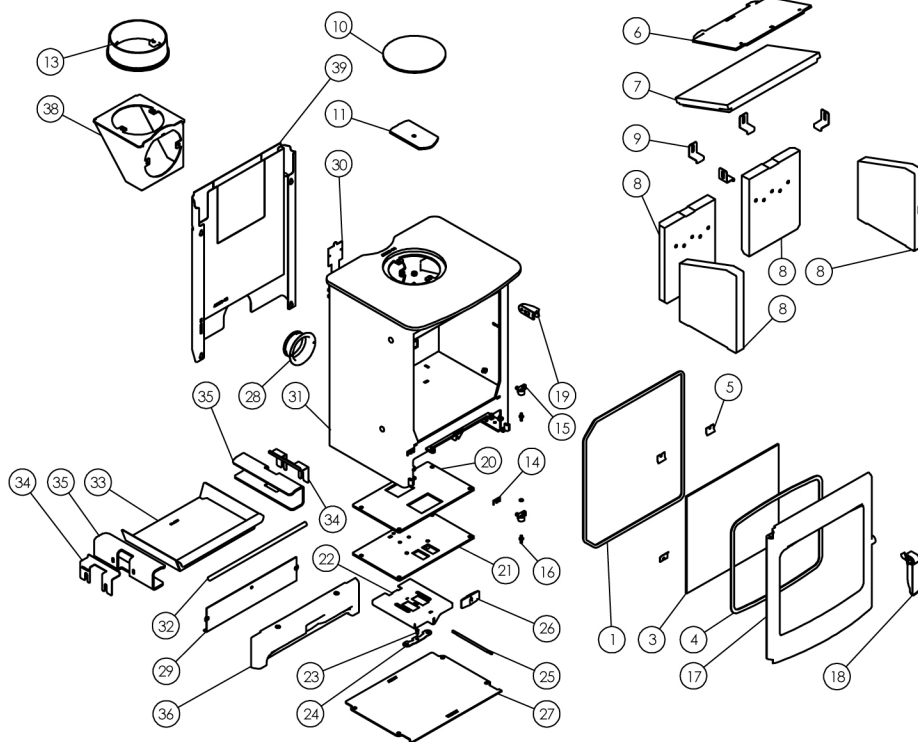

Issue D

Item	Part No.	Description	Item	Part No.	Description
1	008/AB035	Rope Door Seal	21	010/AB130	Air Control Plate
2*	008/FW29	Door Seal Adhesive	22	004/AB115	Slider
3	006/AB018	Glass (Inc Seal)	23	008/ES36/01	Brass Ball Catch
4	008/AY45	Glass Seal	24	004/BR015	Clicker Retainer Plate
5	004/KV23	Glass Retainer	25	004/BR016	Control Rod
6	010/AB045	Upper Throat Plate	26	008/EZ105	Air Control Handle
7	011/AB031	Throat Plate	27	010/AB077	Base Cover Plate
8	011/AB028S	Set of Fire Bricks	28	004/CR048	Air Inlet Spigot
9	004/XV30	Brick Bracket	29	004/AB057	Airbox Cover
10	012/TW09	Blanking Plate	30	012/ABL011	Serial No. Label
11	010/AY51	Clamping Plate	31#	001/ABL010	Firebox
12*	008/NV38	Flue Fixing Rope Seal	32	002/AB008	Front Fence
13#	002/CH12B	Flue Collar	33	004/AB017	Ashpan
14	004/BR021	Hinge Shim	34	004/AB044	Brick Retainer
15	002/BR020	Hinge	35	010/AB016	Side Plate
16	008/ST068/2	Hinge Pin Set	36#	003/ABL002	Front Lower Casting
17#	003/AB001A	Door Assembly	37*	010/EW51	Ash Carrier (Optional Extra)
18#	003/AB012A	Door Handle	38#	010/TW33	Vert Rear Flue Adaptor (Opt'l Extra) ...
19#	003/AB055A	Latch Reciever	39#	010/AB080	Heat Shield (Optional Extra)
20	008/AB110	Air Control Gasket	40	010/AB006	Ash Retainer (Optional Extra)