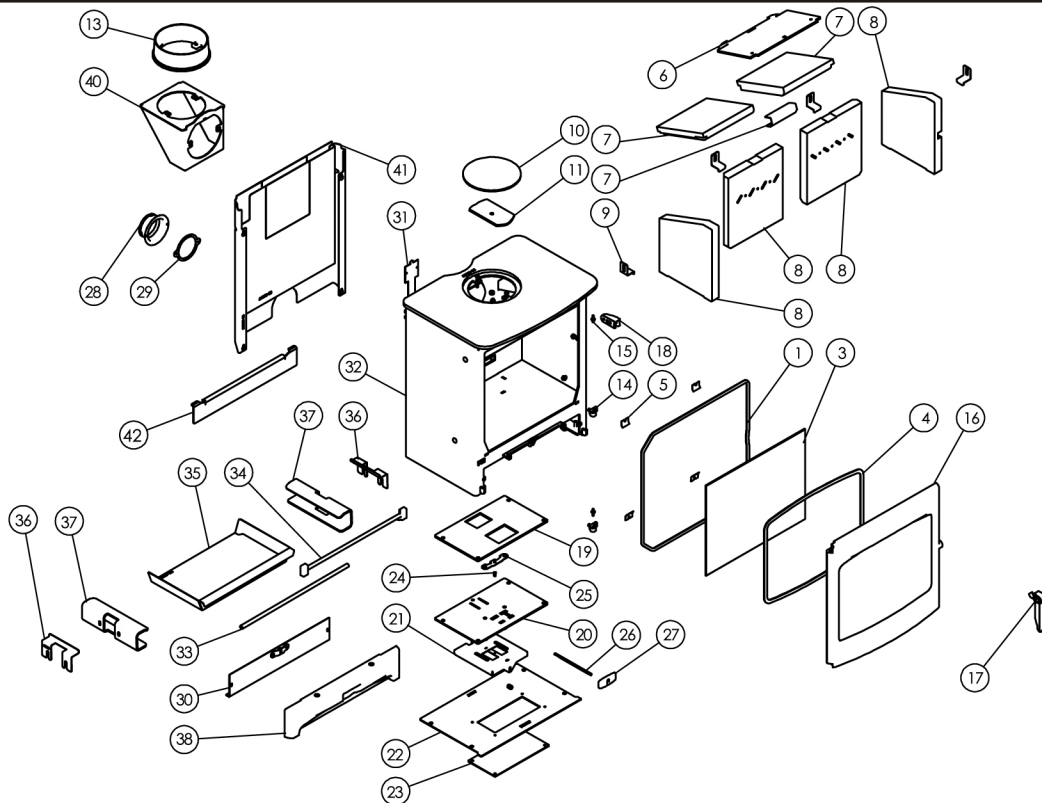

Issue D

Item	Part No.	Description	Item	Part No.	Description
1	008/AC035	Rope Door Seal (Inc Adhesive)	22	010/AC077	Base Cover Plate
2*	008/FW29	Door Seal Adhesive	23	010/AC078	Base Blanking Plate
3	006/AC018	Glass (Inc Seal)	24	008/ES36/01	Brass Ball Catch
4	008/AY45	Glass Seal	25	004/BR015	Clicker Retainer Plate
5	004/KV23	Glass Retainer	26	004/BR016	Control Rod
6	010/AC042	Upper Throat Plate	27	008/EZ105	Air Control Handle
7	011/AC031S	Set of Throat Plate Bricks Inc. Bracket ..	28	010/CR048/S	Air Inlet Spigot
8	011/AC028S	Set of Fire Bricks	29	008/CR063	Air Inlet Gasket
9	004/XV30	Brick Bracket	30	004/AC057	Airbox Cover
10	012/TW09	Blanking Plate	31	012/ACL011	Serial No. Label
11	010/AY51	Clamping Plate	32#	001/ACL010	Firebox
12#	008/NV38	Flue Fixing Rope Seal	33	010/AC007	Front Fence Bar
13#	002/CH12B	Flue Collar	34	002/AC008	Front Fence
14	002/AC020	Hinge	35	004/AC017	Ashpan
15	008/ST073/2	Hinge Pin Set	36	004/AB044	Brick Retainer
16#	003/AC001A	Door Assembly	37	010/AB016	Side Plate
17#	003/AB012A	Door Handle	38#	003/ACL002	Front Lower Casting
18#	003/AB055A	Latch Reciever	39*	010/EW51	Ash Carrier (Optional Extra)
19	008/AB110	Air Control Gasket	40#	010/TW33	Vert Rear Flue Adaptor (Opt'l Extra) ...
20	010/AC130	Air Control Plate	41#	010/AC080	Heat Shield (Optional Extra)
21	004/AC115	Slider	42	010/AC006	Ash Retainer (Optional Extra)