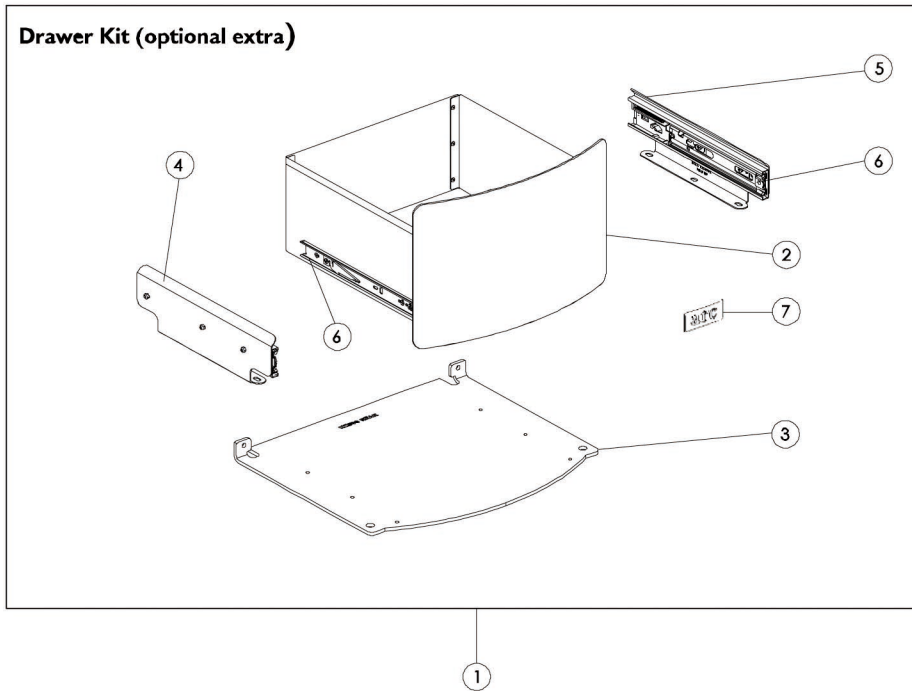

Issue A

Item	Part No.	Description
1#	010/EZ120	Drawer Kit (Optional Extra)
2#	010/EZ127	Drawer
3	010/EZ096	Drawer Base Plate
4	004/KZ129L	LH Drawer Support

Item	Part No.	Description
5	004/KZ129R	RH Drawer Support
6	008/EZ124	Drawer Slide Runner
7	008/EZ130	Adhesive Plastic Label