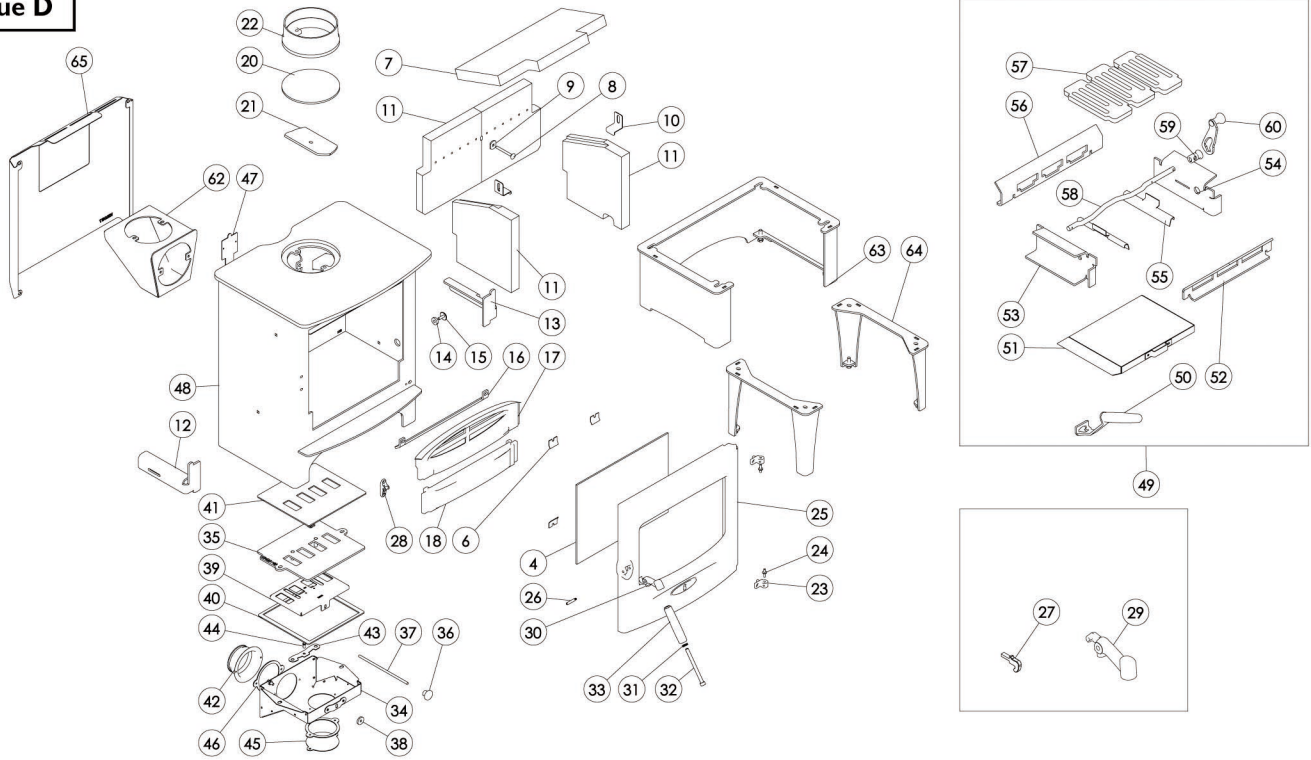

Issue D

Item	Part No.	Description	Item	Part No.	Description
1*	008/NR039	18mm Rope Door Seal (V2 Door)	34	004/CR041	Air Box Cover
2*	008/NR038	Door Seal (10mm Dia)	35	010/CR005	Air Control Plate
3*	008/FW29	Door Seal Adhesive	36	008/AY37	Air Control Knob
4	006/NR019	Glass	37	004/ER016	Control Rod
5*	008/NR044	Glass Seal	38	008/BR052	Felt Washer
6	004/KV23	Glass Retainer	39	004/NRE007	Air Inlet Slide
7	011/NRE131	Brick Throat Plate	40	008/BR045	Lower Airbox Gasket
8	008/FFB125	Coach Bolt M6 x 45	41	008/CR006	Airbox Gasket
9	010/ER036	Brick Retaining Washer	42	008/CR048	Air Inlet Spigot
10	004/XV30	Brick Bracket	43	004/BR015	Clicker Retainer Plate
11	011/NRE130S	Set of Firebricks	44	008/ES36/01	Brass Ball Catch
12	010/NR028	L.H. Brick and Fence Support	45	004/CR064	Coverplate
13	010/NR029	R.H. Brick and Fence Support	46	008/CR063	Duct Gasket
14	010/DY24	Riddler Blank Spacer	47	012/NRE011	Serial No. Label
15	004/DY22	Riddler Hole Plug	48#	001/NR010	Firebox
16	010/NR018	Ash Deflector	49	010/NR022	Wood Ash Removal Kit (Inc Handle)
17	002/NR017	Fuel Retainer	50	012/BV20/A	Ashpan Tool
18	002/BR034	Wood Ash Retainer	51	004/BR033	Ashpan
19*	008/NV38	Flue Fixing Rope Seal	52	010/CRE006	Front Grate Support
20	012/PV09	Blanking Plate	53	010/NR043	L.H. Grate Support
21	010/EY51	Clamping Plate	54	010/NR042	R.H. Grate Support
22#	002/PV12B	Flue Collar	55	004/BRE019	Ash Shedding Plate
23	002/BR020	Hinge Casting	56	010/NR061	Rear Grate Support
24	008/BW39/S	Hinge Pin Set 5mm x 25mm	57	002/EY03	Grate Plate
25#	002/NR001/A	Door Assembly	58	010/DR060	Riddler Rod
26	004/BR014	Handle Pivot Pin	59	002/DY21	Riddler Knob
27	002/PV13	Door Latch	60	008/DY27	Riddling Tool
28**	004/BR084	Door Latch	61*	010/EW51	Ash Carrier (Optional Extra)
29	002/BR012	Handle Casting	62#	010/BU034	Vertical Rear Flue Adapter (Opt'l Extra)
30**	002/BR087	Handle Casting	63#	010/NR050	Store Stand (Optional Extra)
31	008/FFW015	Thackery Washer	64#	010/ER051S	High Legs (Optional Extra)
32	008/FFB007	M8 x 100 Allen Hd Bolt	65#	010/NR057	Heat Shield (Optional Extra)
33	008/BR013	Wooden Handle			