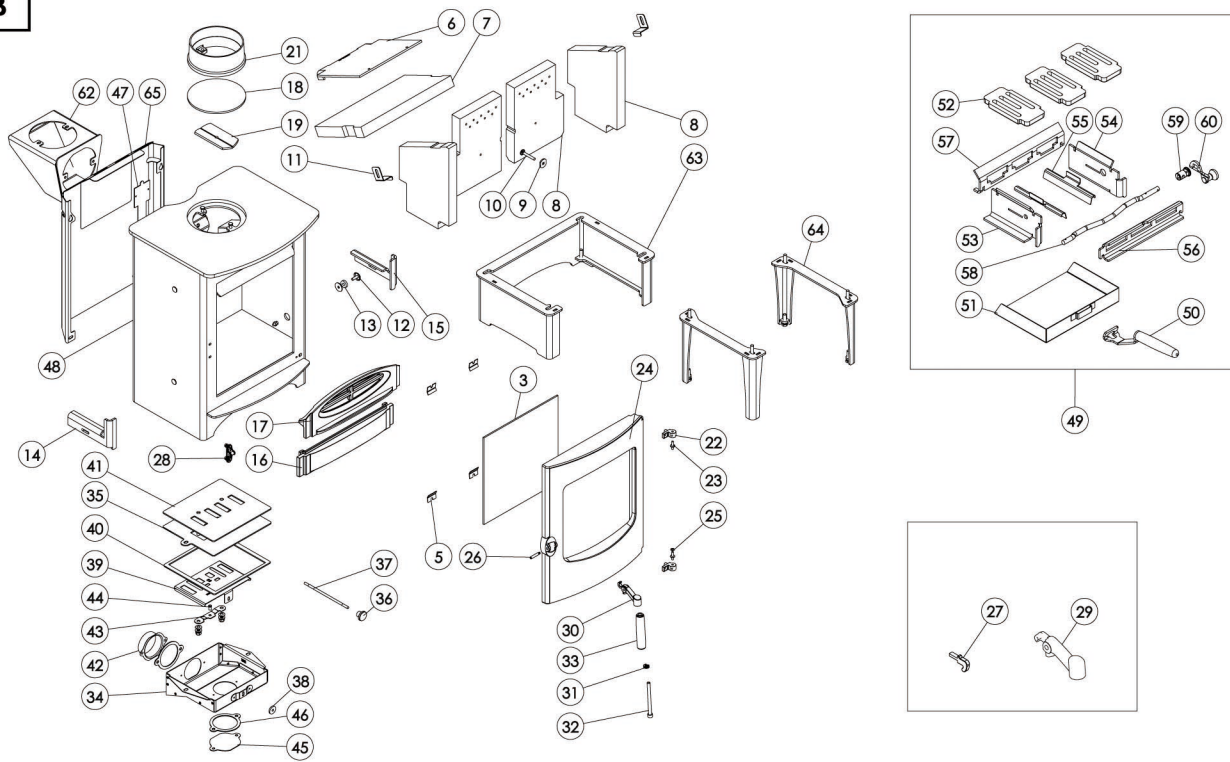

Issue B

Item	Part No.	Description
1*	008/BR038	Rope Door Seal
2*	008/FW29	Door Seal Adhesive
3	006/PV19	Glass (Inc Seal)
4*	008/PV55	Glass Seal
5	004/KV23	Glass Retainer
6	010/BRE147	Upper Throat Plate
7	011/BRE131	Brick Throat Plate
8	011/BRE148S	Set of Firebricks
9	010/ERO36	Brick Retaining Washer
10	008/FFB127	M6x45 Coach Bolt
11	004/XV30	Brick Retaining Bracket
12	004/DY22	Riddler Blanking Disk
13	010/DY24	Riddler blank spacer
14	010/BRE027L	LH Brick and Fence Support
15	010/BRE027R	RH Brick and Fence Support
16	002/BR034	Wood Ash Retainer
17	002/BR017	Fuel Retainer
18	012/PV09	Blanking Plate
19	010/EY51	Clamping Plate
20*	008/EY38	Flue Fixing Rope Seal
21#	002/PV12B	Flue Collar
22	002/BR020	Hinge
23	008/ST068/2	Hinge Pin Set
24#	002/BR001/A	Door Assembly
25	008/FFW026	1/4 Heavy Brass Washer
26	004/BR014	Handle Pivot Pin
27	002/PV13	Door Latch
28**	004/BR084	Door Latch
29	002/BR012	Handle Casting
30**	002/BR087	Handle Casting
31	008/FFW015	Spring Washer (Thackery Type)
32	008/FFB007	M8 x 100mm Allen Head Bolt
33	008/BR013	Wooden Handle