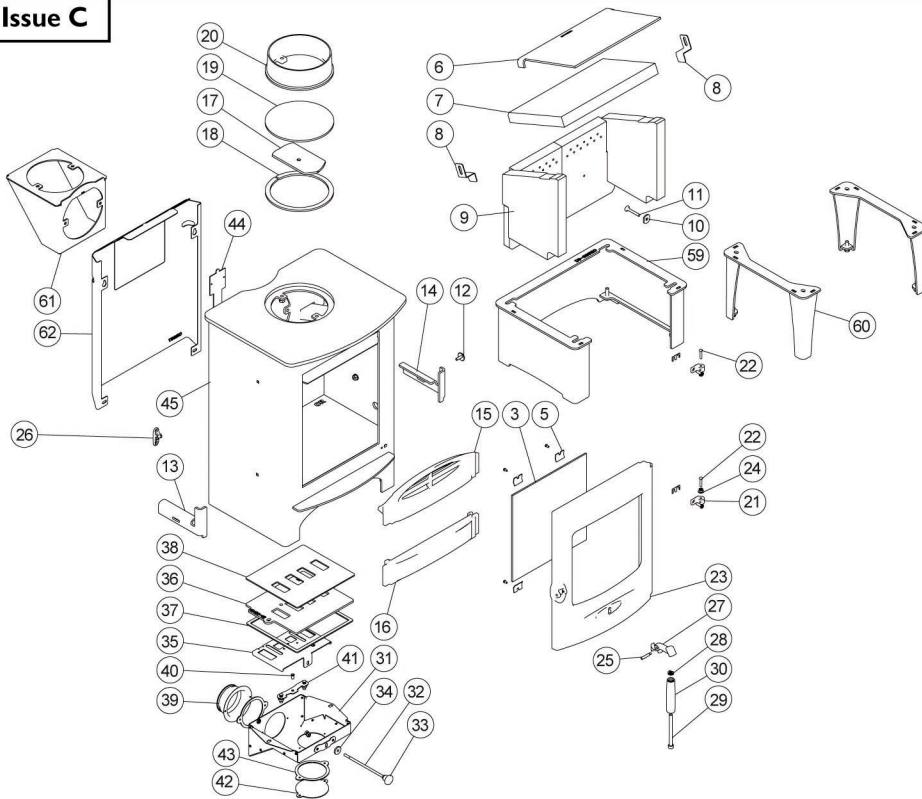

Issue C

Optional Wood Ash Removal Kit