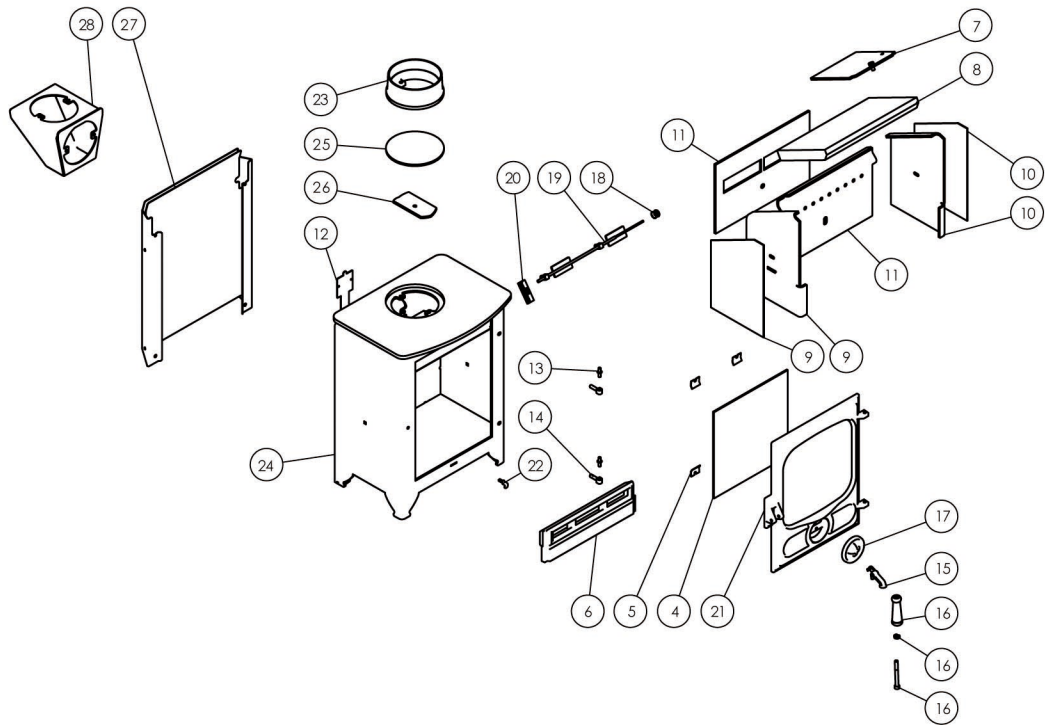

Issue A

Item	Part No.	Description
1*	008/PV21	Door Seal
2*	008/FW29	Door Seal Adhesive
3*	008/PV55	Glass Seal Kit
4	006/PV19	Glass (Inc Seal)
5	004/KV23	Glass Retainer
6	002/EY23	Fuel Retainer
7	010/EYE032	Upper Baffle
8	011/EYE031	Throat Plate Brick
9	010/EYE029	L.H. Side Fire Plate (Inc Gasket)
10	010/EYE028	R.H. Side Fire Plate (Inc Gasket)
11	010/EYE016	Back Fire Plate (Inc Gasket)
12	012/EYE011	Serial No. Label
13	008/ST068/2	Hinge Pin Set (2 Per Set)
14	008/FW28	Hinge Post
15	002/PV03	Door Catch Lever

Item	Part No.	Description
16	008/PV08	Door Handle (Incl. Screw & Washer) ...
17	002/PV02	Primary Air Control
18	002/TW13	Air Control Knob
19	004/EY48	Airwash Slide
20	010/EYE021	Defra Stop
21#	002/PV01/A	Door Assembly
22	002/PV13	Door Latch Hook
23#	002/PV12B	Flue Collar
24	001/EYE010	Firebox (Country 4 MkII)
25	012/PV09	Blanking Plate
26	010/EY51	Clamping Plate
27#	010/EYE080	Rear Heatshield (Opt'l Extra)
28#	010/BU034	Vert. Rear Flue Adapter (Opt'l Extra) ...
29	012/BV20/A	Door Opening Tool