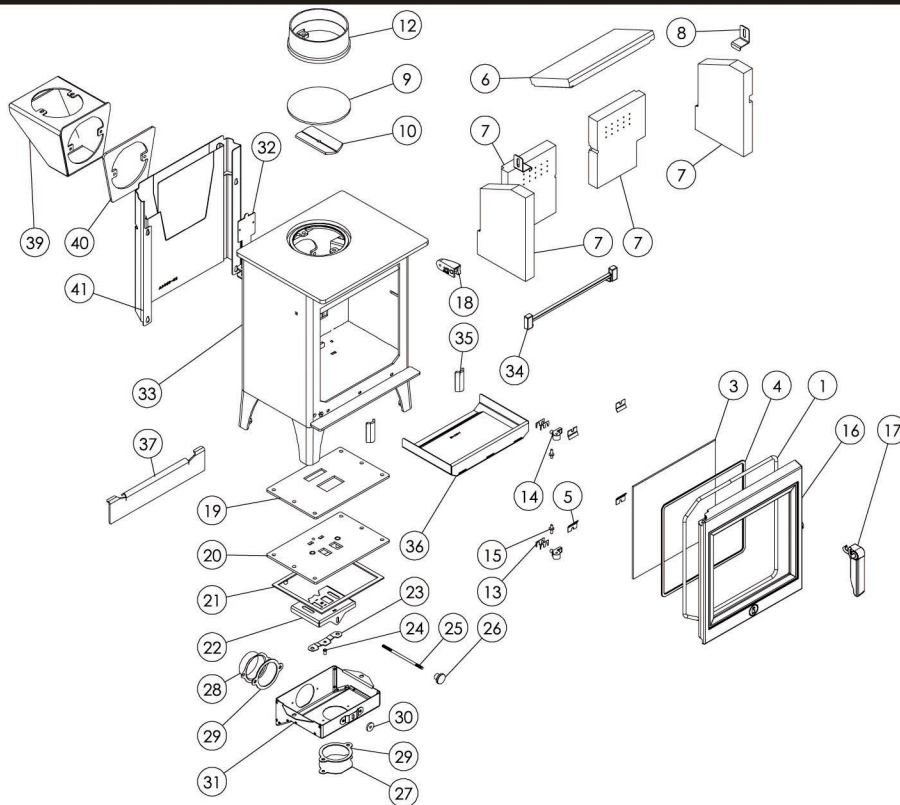

Issue B

Item	Part No.	Description
1	008/LE035	Door Seal (Inc Adhesive)
2*	008/FW29	Door Seal Adhesive
3	006/PV19	Glass (Inc Seal)
4	008/PV55	Glass Seal
5	004/KV23	Glass Retainer
6	011/AA031	Throat Plate
7	011/AA028S	Set of Fire Bricks
8	004/XV30	Brick Bracket
9	012/PV09	Blanking Plate
10	010/EY51	Clamping Plate
11*	008/EY38	Flue Fixing Rope Seal
12#	002/PV12B	Flue Collar
13	004/BR021	Hinge Shim
14	002/BR020	Hinge
15	008/ST068/2	Hinge Pin Set
16#	003/LE001A	Door Assembly
17#	003/AB012A	Door Handle
18#	003/AB055A	Latch Receiver
19	008/LE110	Air Control Gasket
20	010/LE113	Air Control Plate
21	008/LE045	Lower Airbox Gasket

Item	Part No.	Description
22	004/AA115	Slider
23	004/BR015	Clicker Retainer Plate
24	008/ES36/01	Brass Ball Catch
25	004/AA084	Control Rod
26	008/AY37	Air Control Handle
27	004/BR054	Cover Plate
28	004/BR053	Air Inlet Spigot
29	008/BR044	Air Inlet Gasket
30	008/BR052	Felt Washer
31	004/LE040	Airbox Cover
32	012/LE011	Serial No. Label
33#	001/LE010	Firebox
34	002/AA008	Front Fence
35	010/AA009	Fence Support
36	004/AA017	Ashpan
37	010/AA006	Ash Retainer (Optional Extra)
38*	010/EW51	Ash Carrier (Optional Extra)
39#	010/BU034	Vert Rear Flue Adaptor (Opt'l Extra) ...
40	010/AA081	Vert Rear Flue Adaptor Spacer
41#	010/LE080	Heat Shield (Optional Extra)