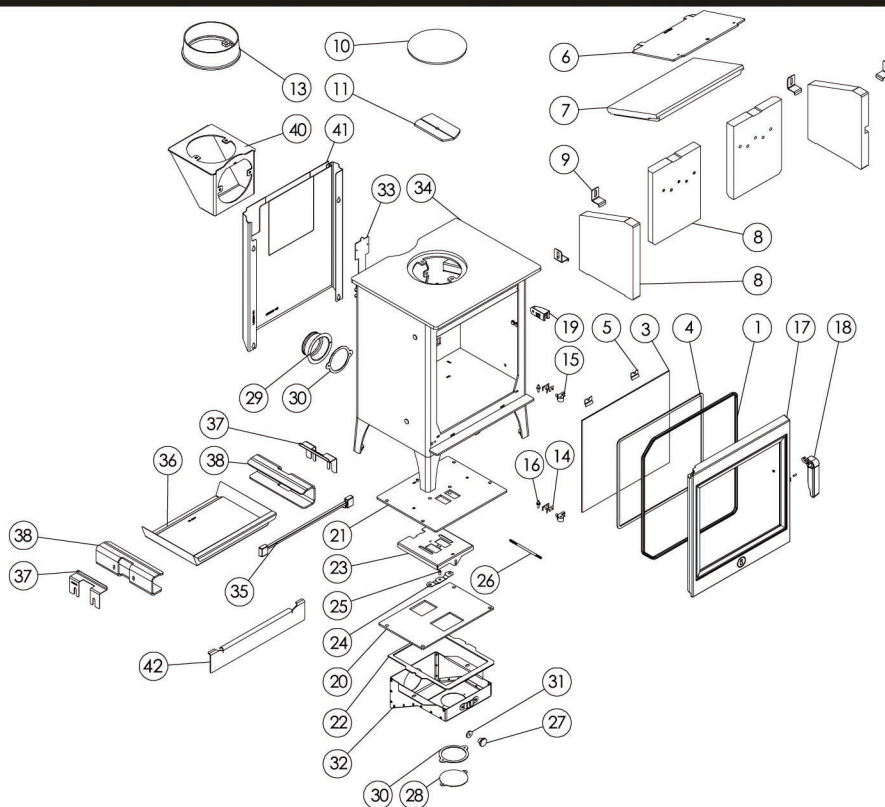

Issue C

Item	Part No.	Description	Item	Part No.	Description
1	008/AB035	Door Seal (Inc Adhesive)	22	008/LC045	Air Control Cover Gasket
2*	008/FW29	Door Seal Adhesive	23	004/AB115	Slider
3	006/AB018	Glass (Inc Seal)	24	004/BR015	Clicker Retainer Plate
4	008/EW45	Glass Seal	25	008/ES36/01	Brass Ball Catch
5	004/KV23	Glass Retainer	26	004/AA084	Control Rod
6	010/AB045	Upper Throat Plate	27	008/AY37	Air Control Handle
7	011/AB031	Throat Plate	28	004/CR064	Cover Plate
8	011/AB028S	Set of Fire Bricks	29	004/CR048	Air Inlet Spigot
9	004/XV30	Brick Bracket	30	008/CR063	Air Inlet Gasket
10	012/TW09	Blanking Plate	31	008/BR052	Felt Washer
11	010/AY51	Clamping Plate	32	004/LC040	Airbox Cover
12*	008/NV38	Flue Fixing Rope Seal	33	012/LC011	Serial No. Label
13#	002/CH12B	Flue Collar	34#	001/LC010	Firebox
14	004/BR021	Hinge Shim	35	002/AB008	Front Fence
15	002/BR020	Hinge	36	004/AB017	Ashpan
16	008/ST068/2	Hinge Pin Set	37	004/AB044	Brick Retainer
17#	003/LC001A	Door Assembly	38	010/AB016	Side Plate
18#	003/AB012A	Door Handle	39*	010/EW51	Ash Carrier (Optional Extra)
19#	003/AB055A	Latch Receiver	40#	010/TW33	Vert Rear Flue Adaptor (Opt'l Extra) ...
20	008/AB110	Air Control Gasket	41#	010/LC080	Heat Shield (Optional Extra)
21	010/LC130	Air Control Plate	42	010/AB006	Ash Retainer (Optional Extra)

www.pieces-de-poele.com

*These items are not shown on the drawing.
 # Please specify colour when ordering. Prices are shown in pounds sterling with vat at 20% They are correct at the date shown but may be subject to change without notice. E. & O.E These prices are subject to a carriage charge.