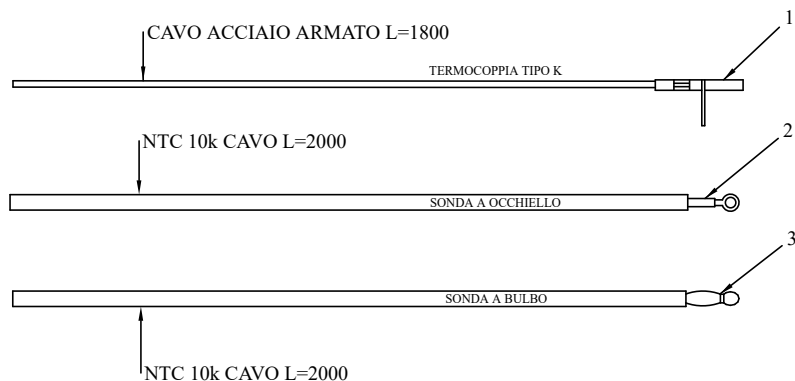

004760164_001

004760164_001

004760164_001

004760164_001

www.pieces-de-poele.com

Pos	Code	Description	Poids kg	N	Qté
35	895725950	JOINT (EPDM SH65)			1

004760164_001

004760164_001

SCHEDE: N100- O100 - FUMIS ALPHA

www.micronovasrl.com
MOD. O100

www.micronovasrl.com
MOD. N100

Model: Fumis Alpha 85-230-BOX
Type: Palazzetti 002520700
Input: 230 V, 50/60 Hz, 3 A max

- TERMOCOPPIA: Utilizzare tipo "K"/ Thermocouple type "K"
Rispettare la polarità / You must ensure the polarity into clamp
Non fare giunzioni. / Do not make junction
- NTC 10K Uguali per tutte le schede / NTC probe 10K are the same for all the PCB
- LUNGHEZZA Lunghezza standard 2 MT eventualmente adattare // Standard length 2 meters. You can extend the wire up to 5 meters with standard wire otherwise use shield wire